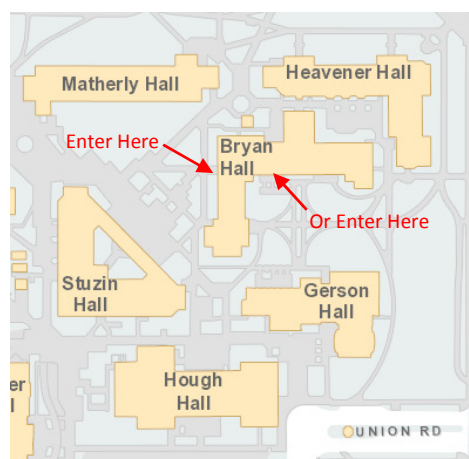

UF Marketing Department Research Pool

How to Find the Behavior Lab

To get to the behavior lab, enter Bryan Hall through either the door off the Emerson Courtyard (Fig. A) or the glass doors facing South (Fig. B). These entrances are marked by red arrows on Figure C. Once inside the building take the hallway to the elevator (Fig. D) which you will then take to the 5th floor. If the elevator is slow, you may take the stairwell next to the elevator, but please watch your head. There are low ceilings in this stairwell.

Figure A: From Emerson Courtyard

Figure B: From Gerson Hall / 13th St.

Figure C: Entering Bryan Hall

Figure D: Bryan Hall Elevator

Once on the 5th floor, you may enter the lab waiting room (just across from the elevator). Please wait quietly until your researcher invites you into the lab to complete your session.